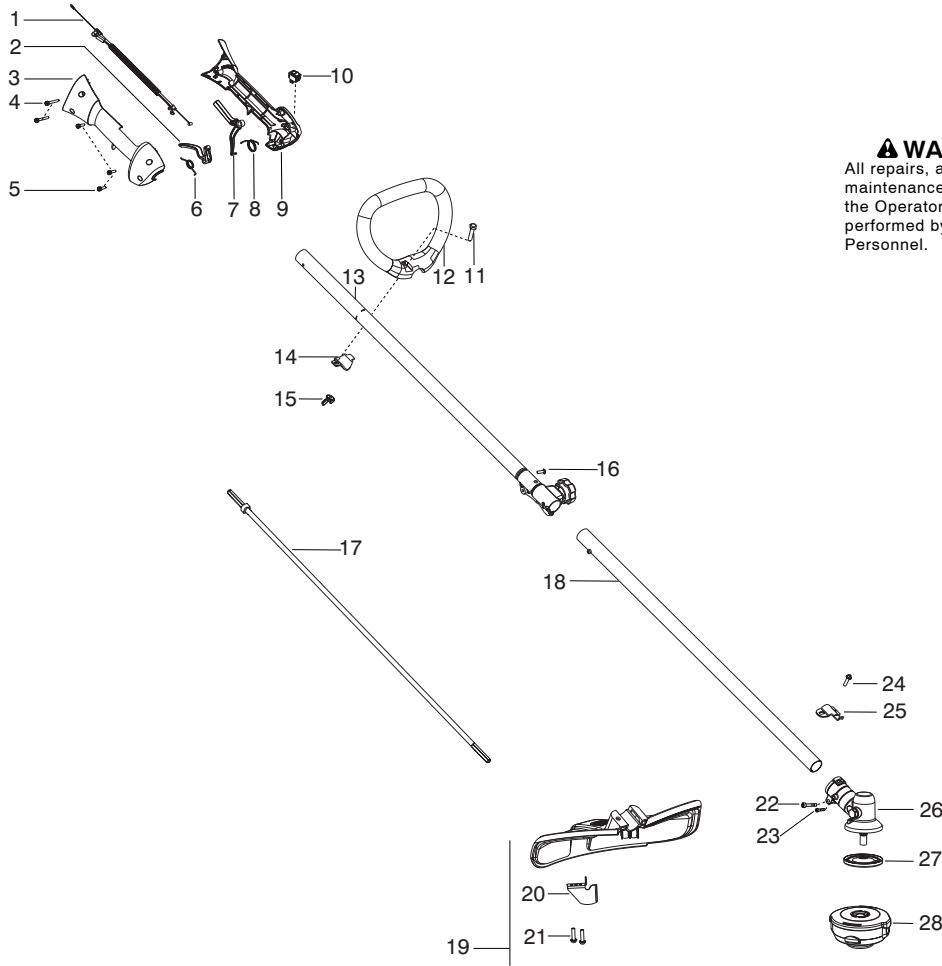

Parts List No. 545014319		Husqvarna ® PARTS LIST	MODEL 125LD
Date 9/09/05	Replaces 545014319 - 7/13/05		NOTE : Illustration may differ from actual model due to design changes.

⚠ WARNING
All repairs, adjustments and maintenance not described in the Operator's Manual must be performed by Qualified Service Personnel.

Ref.	Part No.	Description	Ref.	Part No.	Description
1.	530150561	Assy-Cable/Wire Harness	19.	545030901	Kit-Shield (Incl. 20,21,24)
2.	530059807	Trigger	20.	530052286	Limiters-Line
3.	530057855	Housing-Throttle (RH)	21.	530015814	Screw
4.	530016448	Screw	22.	530016014	Screw
5.	530016449	Screw	23.	530016301	Screw
6.	530016454	Spring-Trigger	24.	530015771	Screw
7.	530059804	Lockout-Throttle	25.	530057554	Bracket-Shield
8.	545045601	Spring-Lockout	26.	530096295	Assy-Gearbox
9.	530057856	Housing-Throttle (LH)	27.	530150294	Assy-Dust cup
10.	545030601	Kit-Switch	28.	5373383-02	Assy-T25 Cutting Head
11.	530015820	Bolt	Not Shown		
12.	530150076	Handle-Assist			
13.	545006003	Kit-Driveshaft Upper (Incl. decal)			
14.	530059185	Clamp-Handle			
15.	530016152	Wingnut			
16.	530016344	Screw			
17.	530096218	Flex-Lower			
18.	✓545008705	Shaft-Lower			
				530165728	Manual
				545059001	Decal-Warning

✓ = New Part Number For This IPL

★ = Refer to the Service Reference Indicated for more information. (Located at the END of the IPL)

Parts List No. 545014319		Husqvarna ® PARTS LIST	MODEL 125LD
Date 9/09/05	Replaces 545014319 - 7/13/05		NOTE : Illustration may differ from actual model due to design changes.