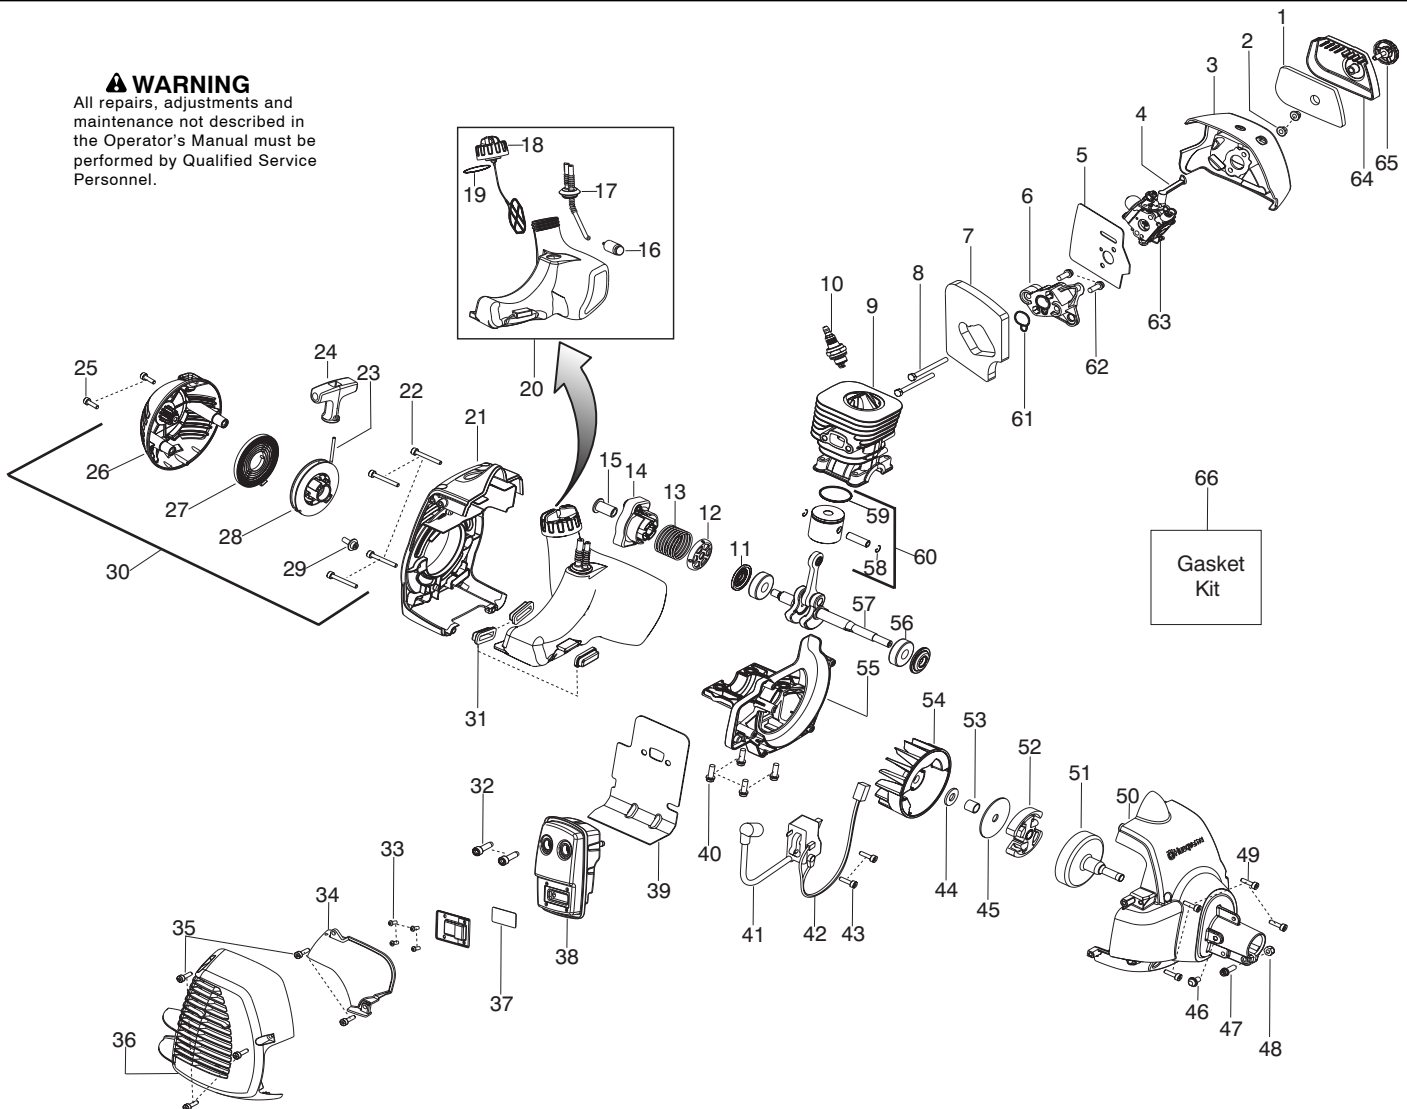

Parts List No. 545014319		Husqvarna® PARTS LIST	MODEL 125LD	
Date 9/09/05	Replaces 545014319 - 7/13/05		NOTE : Illustration may differ from actual model due to design changes.	Page: 2

⚠ WARNING

All repairs, adjustments and maintenance not described in the Operator's Manual must be performed by Qualified Service Personnel.

Ref.	Part No.	Description	Ref.	Part No.	Description	Ref.	Part No.	Description
1.	530150253	Filter	25.	545003801	Screw	47.	530016470	Screw
2.	530016101	Nut-Carb. Screw	26.	545029601	Starter Hsg. w/eyelet	48.	530403094	Nut
3.	530057845	Air Box	27.	545029801	Kit-Starter Spring	49.	530016456	Screw
4. ✓	530057844	Lever - Choke	28.	545029701	Kit-Starter Pulley	50.	545017501	Assy-Fan Housing
5.	545050402	Kit-Carb. Gasket (Incl. 7,61)	29.	530016468	Screw	51.	530150039	Assy-Clutch Drum
6.	530035596	Adaptor-Carb.	30.	530150567	Assy-Starter Hsg.(Incl. 23,24,26,27,28,29)	52.	545030405	Kit-Clutch Assy.
7.	545030101	Kit-Gasket (foam)	31.	530059780	Isolator-Tank	53.	530057852	Spacer
8.	530016400	Bolt	32.	530058982	Bolt-Muffler	54.	530039242	Flywheel
9.	545001001	Cylinder	33.	530015496	Screw	55.	545049801	Crankcase-Machined
10.	952030201	Plug-Spark (RCJ-8Y)	34.	530150440	Shield-Heat	56.	545013401	Bearing
11.	545050403	Kit-Crankshaft seal	35.	530016449	O-ring - Fuel Cap	57.	545030001	Kit-Crankshaft
12.	530016475	Washer-Starter	36.	530059784	Guard-Muffler	58.	530015162	Retainer-Piston Pin
13.	530016450	Spring-Starter Cup	37.	545030501	Kit-Spark Arrestor (Incl. 33)	59.	530019283	Ring-Piston
14.	530150568	Assy-Starter Cup	38.	530057847	Assy-Muffler	60.	545030301	Kit-Piston (Incl. 58,59)
15.	530059800	Coupling-Starter	39.	530057848	Gasket-Paper Metal	61.	545030101	Kit-Gasket (adaptor seal)
16.	530095646	Assy-Fuel Filter	40.	530015897	Screw	62.	530015897	Screw
17.	545030201	Kit-Fuel Line	41.	545046701	Module	63.	545030401	Kit-Carb. (Incl. 4,5)
18.	530150350	Assy-Cap w/ret.(Incl. 19)	42.	530039227	Assy-Leadwire	64.	530057846	Cover-Air Box
19.	530019293	O-ring - Fuel Cap	43.	530016456	Screw	65.	530059796	Assy-Knob
20.	530057853	Assy-Fuel Tank (Incl. 16,17,18,19)	44.	530016030	Washer	66.	545030101	Kit-Gasket (Incl. 5,7,11,39,61)
21.	530057851	Shroud-Rear	45.	530094189	Washer-Clutch	Not Shown		
22.	530016448	Screw	46.	530016469	Screw	530058709	Bulb-Purge	
23.	545029901	Kit-Rope						
24.	530150318	Handle-Starter						

✓ = New Part Number For This IPL

★ = Refer to the Service Reference Indicated for more information.(Located at the END of the IPL)